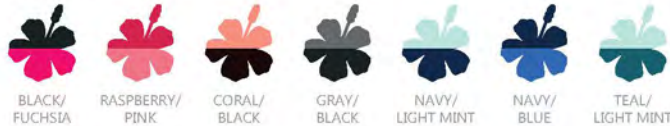

FAST DRY

PERFORMANCE FABRIC

**COLORS**

**SIZE SCALE**

2-S, 4-M, 4-L, 2-XL

**STYLE#WWB01 WINDBREAKER WITH HOODIE**

WATER RESISTANT, UPF 50  
PERFORMANCE FABRIC  
2 POCKETS

**COLORS**