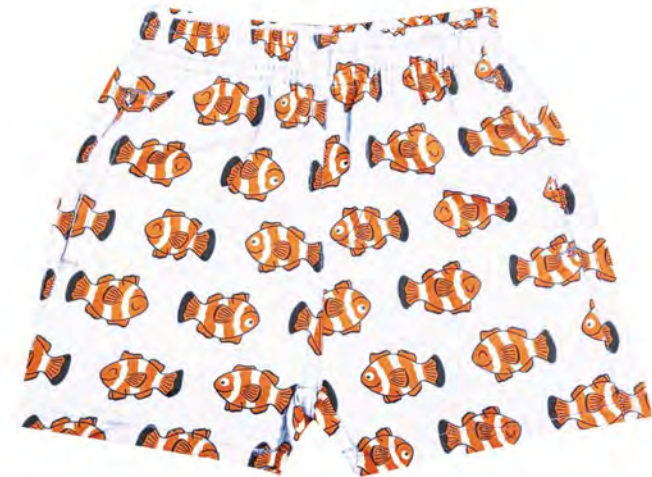

STYLE # T005 TODDLER SWIM SHORTS

FAST DRY MICROFIBER WITH LINING
2 SIDE POCKETS, INSIDE DRAWSTRING
ELASTIC WAIST

COLORS

RED ROYAL

TODDLER SIZE SCALE

4-2T, 4-3T, 4-4T

STYLE # T006 TODDLER SWIM SHORTS

FAST DRY MICROFIBER WITH LINING
2 SIDE POCKETS, INSIDE DRAWSTRING
ELASTIC WAIST

COLORS

ROYAL WHITE

TODDLER SIZE SCALE

4-2T, 4-3T, 4-4T